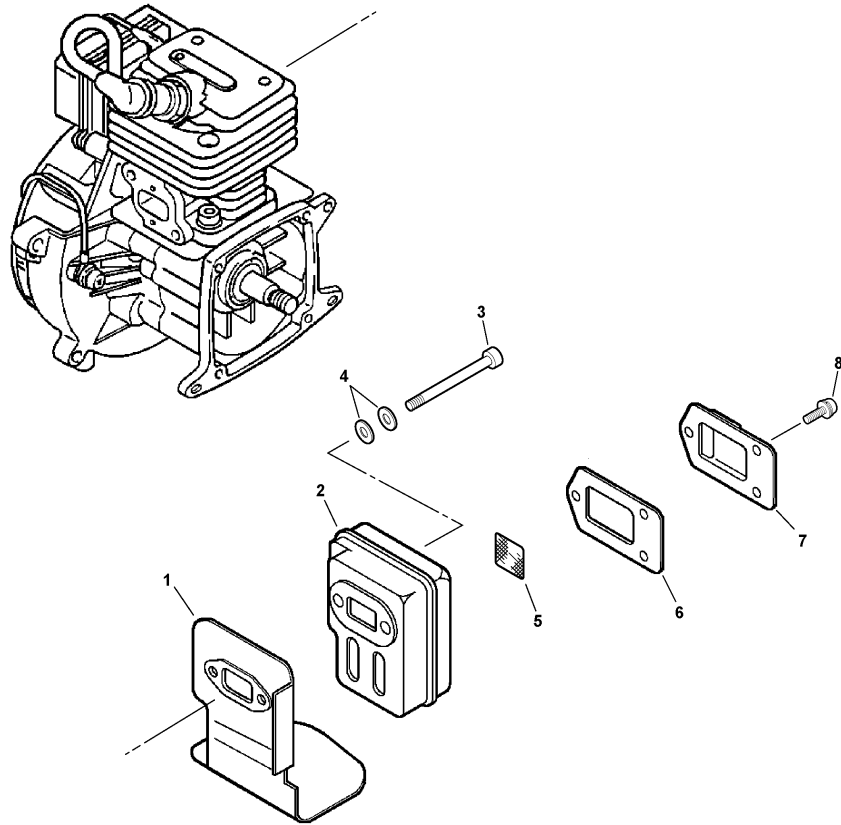

006 0019 00B

①	V104000061	1	SHIELD, EXHAUST	BOUCLIER, ÉCHAPPEMENT
2	14580642030	1	MUFFLER	SILENCIEUX
3	90010505055	2	SCREW - 5X55	VIS - 5X50
4	90060000005	2	WASHER	RONDELLE
5	14586240630	1	SCREEN, SPARK ARRESTER	ÉCRAN, PARE-ÉTINCELLES
6	V104000003	1	GASKET, EXHAUST	JOINT, ÉCHAPPEMENT
7	A313000160	1	GUIDE, EXHAUST	GUIDE, ÉCHAPPEMENT
8	9136704012	3	SCREW - 4X12	VIS - 4X12