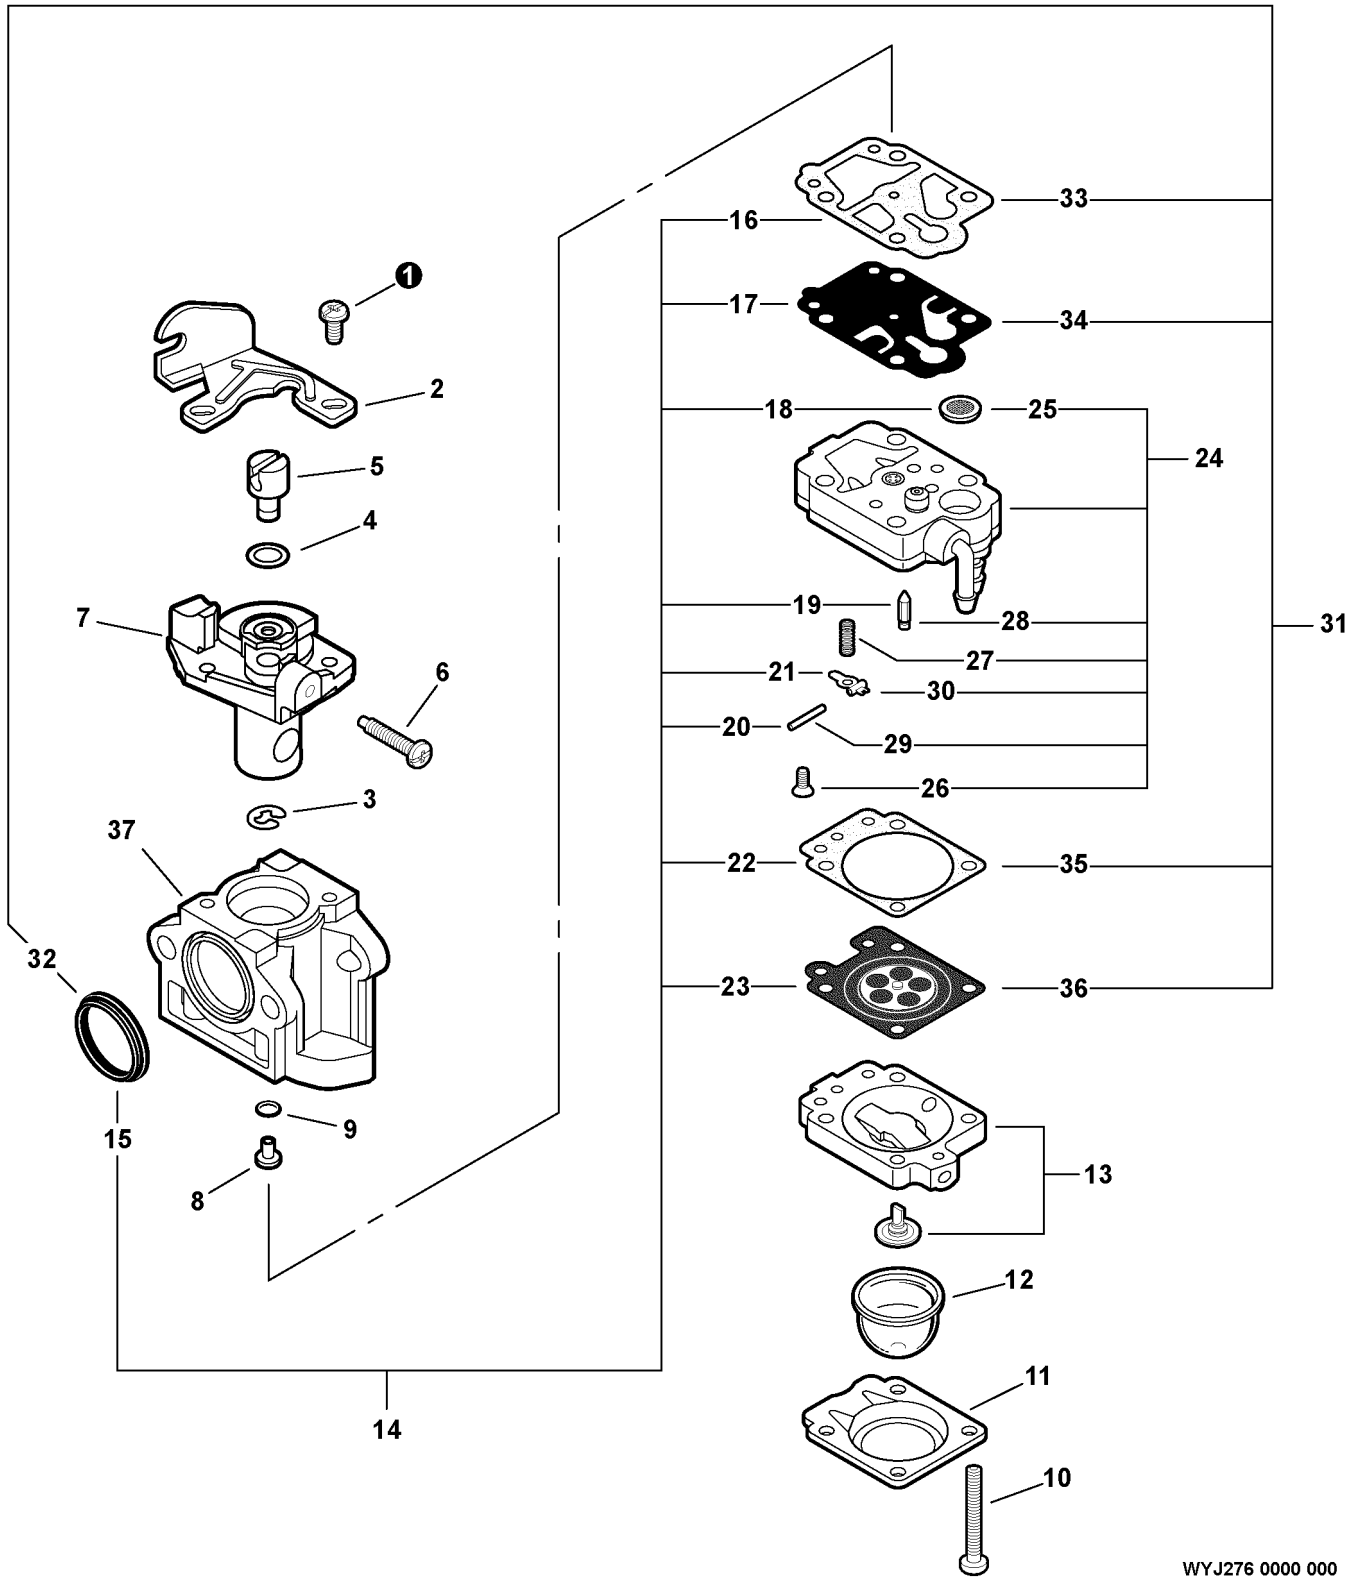

WYJ276 0000 000

	A021000240	1	CARBURETOR -- WYJ-276	CARBURATEUR -- WYJ-276
①	+ 12311440630	2	SCREW	VIS
2	+ P003000180	1	BRACKET, CABLE	SUPPORT, CÂBLE
3	+ 12317307930	1	RING, RETAINING	BAGUE, RETENUE
4	+ 12314954230	1	WASHER	RONDELLE
5	+ 12317245130	1	SWIVEL	PIVOT
6	+ 12313440030	1	SCREW, IDLE ADJUST	VIS, RÉGLAGE RALENTI
7	+ -----	1	THROTTLE VALVE ASY⁽¹⁾	ASS. PAPILLON⁽¹⁾
8	+ P003000470	1	JET	GICLEUR
9	+ 12318305960	1	O-RING	JOINT TORIQUE
10	+ 12311005560	4	SCREW, PUMP COVER	VIS, COUVRE-POMPE
11	+ 12314205560	1	RETAINER, PURGE BULB	ATTACHE, POIRE, PURGE
12	+ 12318140630	1	BULB, PURGE	POIRE, PURGE
13	+ 12318005560	1	PURGE BASE ASY	ASS. CORPS POMPE
14	+ P003000190	1	REPAIR KIT	KIT DE RÉPARATION
15	+ -----	1	RING, PACKING	ANNEAU, JOINT
16	+ -----	1	GASKET, PUMP	JOINT, POMPE
17	+ -----	1	DIAPHRAGM, PUMP	MEMBRANE, POMPE
18	+ -----	1	STRAINER	TAMIS
19	+ -----	1	VALVE, INLET NEEDLE	SOUPAPE, POINTEAU D'ADMISSION
20	+ -----	1	PIN, METERING LEVER	GOUPILLE, LEVIER DE DOSAGE
21	+ -----	1	LEVER, METERING	LEVIER, DOSAGE
22	+ -----	1	GASKET, METERING	JOINT, DOSAGE
23	+ -----	1	DIAPHRAGM, METERING	MEMBRANE, DOSAGE
24	+ 12317905560	1	PUMP BODY ASSY	PUMP BODY ASSY
25	+ -----	1	STRAINER	TAMIS
26	+ 12313905560	1	SCREW, METERING LEVER PIN	VIS, GOUPILLE RETENUE
27	+ 12312205560	1	SPRING, METERING LEVER	RESSORT, LEVIER DE DOSAGE
28	+ -----	1	VALVE, INLET NEEDLE	SOUPAPE, POINTEAU D'ADMISSION
29	+ -----	1	PIN, METERING LEVER	GOUPILLE, LEVIER DE DOSAGE
30	+ -----	1	LEVER, METERING	LEVIER, DOSAGE
31	+ P003000200	1	DIAPHRAGM/GASKET KIT	KIT DE MEMBRANE/JOINT
32	+ -----	1	RING, PACKING	ANNEAU, JOINT
33	+ -----	1	GASKET, PUMP	JOINT, POMPE
34	+ -----	1	DIAPHRAGM, PUMP	MEMBRANE, POMPE
35	+ -----	1	GASKET, METERING	JOINT, DOSAGE
36	+ -----	1	DIAPHRAGM, METERING	MEMBRANE, DOSAGE
37	+ -----	1	BODY, CARBURETOR⁽¹⁾	CORPS, CARBURATEUR⁽¹⁾

(FOOTNOTE) 1 - NOT AVAILABLE SEPARATELY

(APOSTILLE) 1 - NON DISPONIBLE SÉPARÉMENT