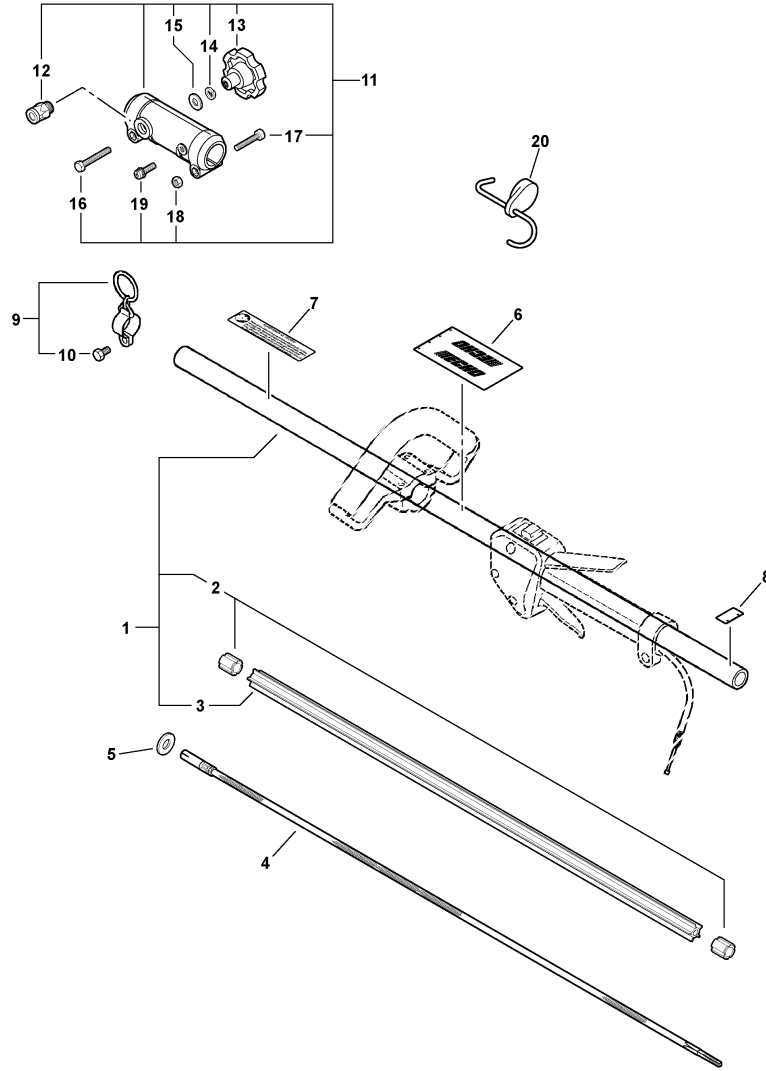

Serie Pro Attachment

Main Pipe Assembly, Driveshaft, Coupler -- Upper Tuyau Principal, Arbre d'entraînement Flexible, coupleur -- Supérieur

031 0008 00B

1	61020656730	1	MAIN PIPE ASY	ASS. TUYAU PRINCIPAL
2	61024644730	2	STOPPER	ARRÊT
3	C507000230	1	LINER - FLEXIBLE	DOUBLURE - FLEXIBLE
4	61001355630	1	DRIVESHAFT - FLEXIBLE -- UPPER	ARBRE DE TRANSMISSION - FLEXIBLE -- SUPÉRIEUR
5	10025156630	1	CUSHION	COUSSIN
6	X505001930	1	LABEL - HANDLE LOCATION	ÉTIQUETTE - LOCALISATION DE POIGNÉE
7	89022809560	1	LABEL - CAUTION -- SPANISH	ÉTIQUETTE - ATTENTION -- ESPAGNOL
8	89015204930	1	LABEL - ALIGNMENT	ÉTIQUETTE - ALIGNEMENT
9	C646000060	1	HARNES HANGER KIT	CROCHET DE ASS. HARNAIS
10	90010005012	1	BOLT - 5X12	BOULON
11	61060156732	1	COUPLER ASY	COUPLEUR COMPLET
12	17830256630	1	LATCH ASY	ASS. LOQUET
13	V299000100	1	KNOB	BOUTON
14	90060500005	1	LOCKWASHER - 5	RONDELLE DE BLOCAGE - 5
15	90060000005	1	WASHER	RONDELLE
16	90010005035	1	BOLT - 5X35	BOULON - 5X35
17	90014205030	1	SCREW - 5X30	VIS - 5X30
18	90050000005	1	NUT - 5	ÉCROU - 5
19	90024205014	1	SCREW - 5X14	VIS - 5X14
20	99944200631	1	PAS ATTACHMENT HANGER⁽¹⁾	CROCHET DE FIXATION⁽¹⁾

(FOOTNOTE) 1 - Includes 4 Per Package

(APOSTILLE) 1 - INCLUT 4 PAR MODULE