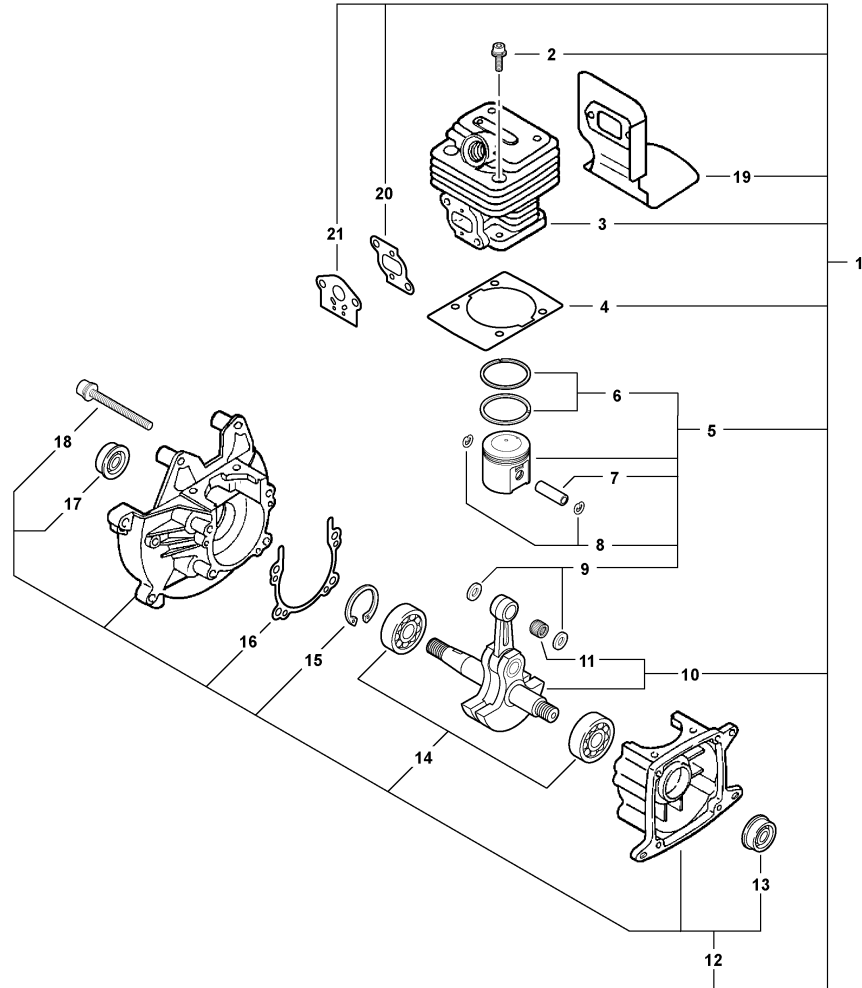

SB1047 0000 000

1	SB1047	1	SHORT BLOCK -- SB1047	BLOC COURT -- SB1047
2	+ 90016205022	4	SCREW - 5X22	VIS - 5X25
3	+ A130000122	1	CYLINDER	CYLINDRE
4	+ V100000010	1	GASKET, CYLINDER	JOINT, CYLINDRE
5	+ P021002360	1	PISTON KIT	KIT DE PISTON
6	+ A101000010	2	RING, PISTON	SEGMENT, PISTON
7	+ V606000000	1	PIN, PISTON	AXE, PISTON
8	+ 10001504630	2	RING, RETAINING	BAGUE, RETENUE
9	+ 10001455930	2	SPACER, PISTON	ENTRETOISE, PISTON
10	+ V553000020	1	BEARING, NEEDLE	ROULEMENT, AIGUILLES
11	+ A011000030	1	CRANKSHAFT ASY	ASS. VILEBREQUIN
12	+ P021000940	1	CRANKCASE KIT	KIT DE CARTER
13	+ 10021305530	1	SEAL, OIL	JOINT, HUILE
14	+ 90080036001	2	BEARING, BALL - 6001	ROULEMENT À BILLES - 6001
15	+ 90070200028	1	RING, RETAINING - 28	BAGUE, RETENUE - 28
16	+ 10024255930	1	GASKET, CRANKCASE	JOINT, CARTER
17	+ 90016205025	4	SCREW - 5X25	VIS - 5X25
18	+ 10021228230	1	SEAL, OIL	JOINT, HUILE
19	+ V104000061	1	SHIELD, EXHAUST	BOUCLIER, ÉCHAPPEMENT
20	+ 13001055930	1	GASKET, INTAKE	JOINT, ADMISSION
21	+ 13001013410	1	GASKET, INTAKE	JOINT, ADMISSION