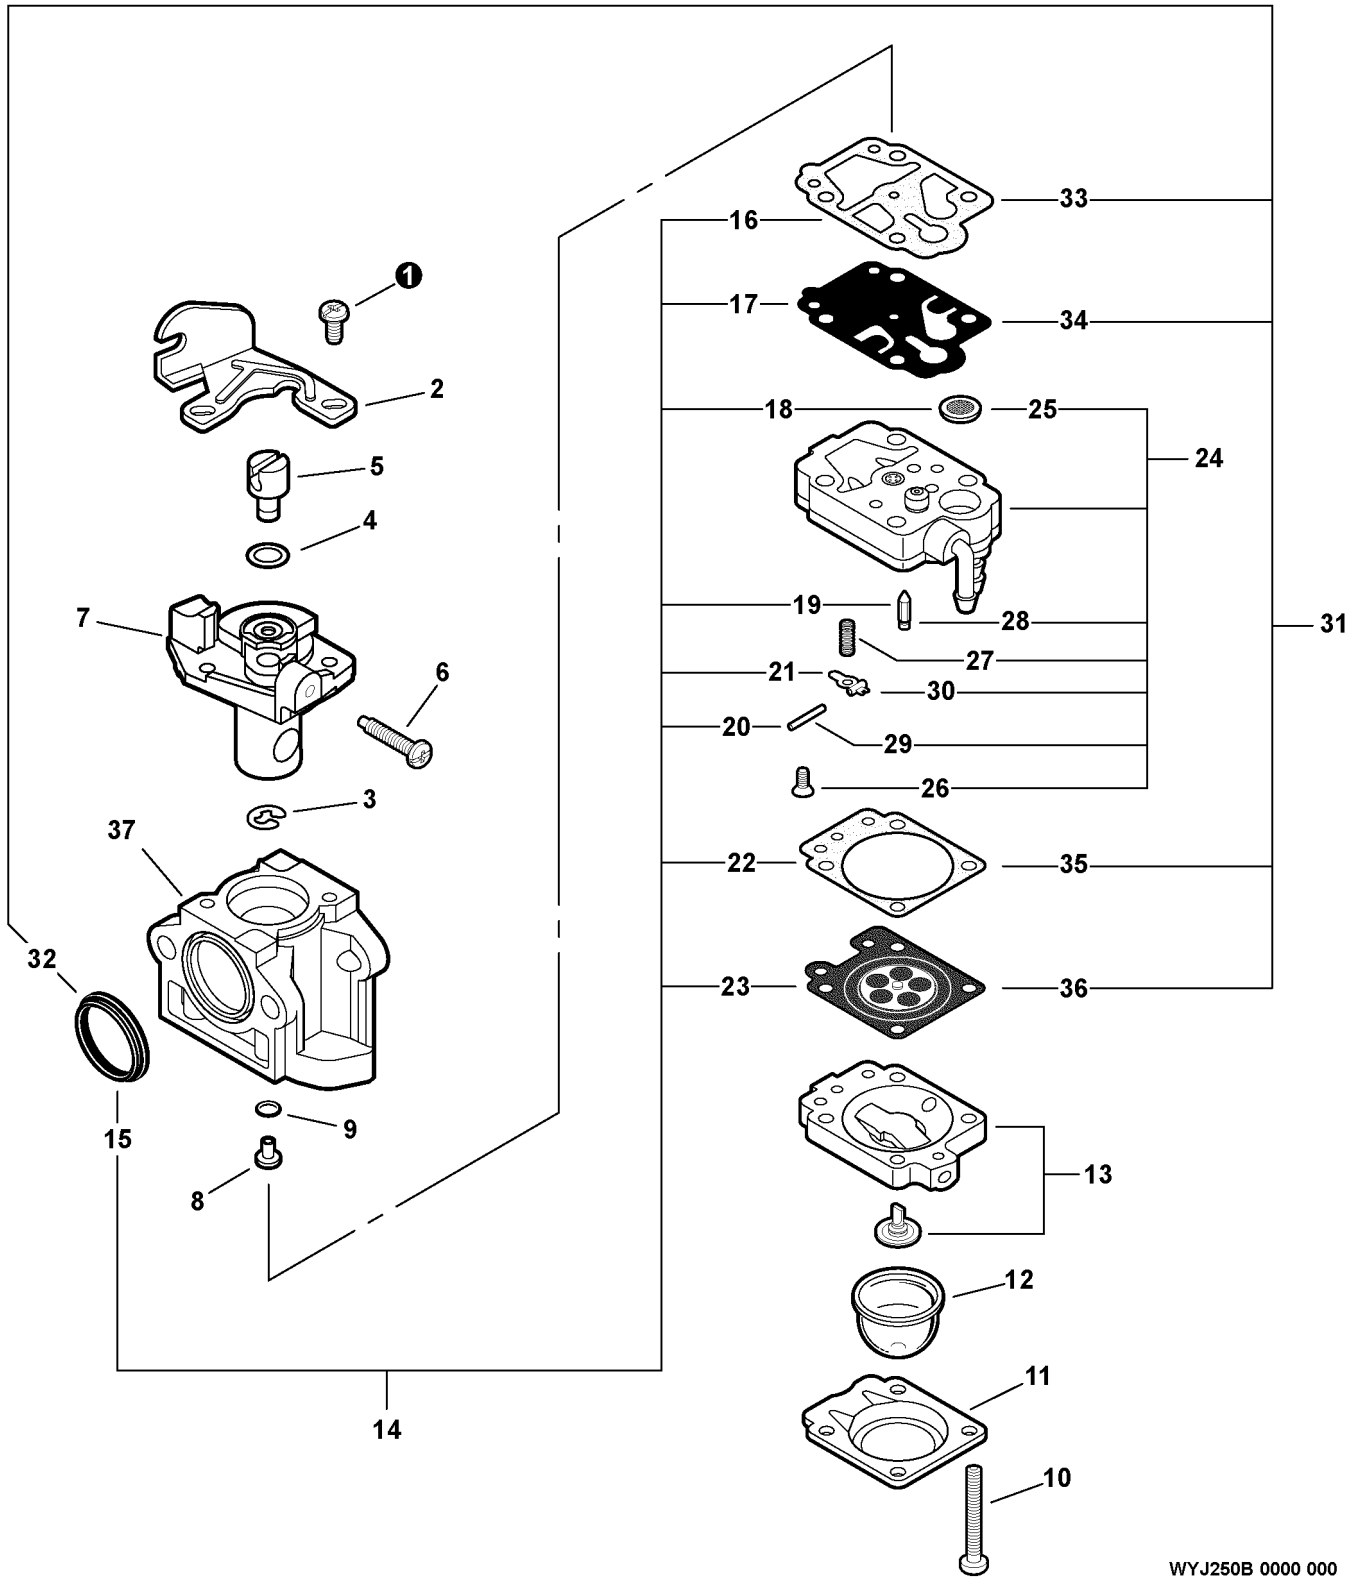

WYJ250B 0000 000

	A021000052	1	CARBURETOR -- WYJ-250B	CARBURATEUR -- WYJ-250B
①	12311440630	2	SCREW	VIS
2	P003000180	1	BRACKET, CABLE	SUPPORT, CÂBLE
3	12317307930	1	RING, RETAINING	BAGUE, RETENUE
4	12314954230	1	WASHER	RONDELLE
5	12317245130	1	SWIVEL	PIVOT
6	12313440030	1	SCREW, IDLE ADJUST	VIS, RÉGLAGE RALENTI
7	-----	1	THROTTLE VALVE ASY⁽¹⁾	ASS. PAPILLON⁽¹⁾
8	P003000260	1	JET	GICLEUR
9	12318305960	1	O-RING	JOINT TORIQUE
10	12311005560	4	SCREW, PUMP COVER	VIS, COUVRE-POMPE
11	12314205560	1	RETAINER, PURGE BULB	ATTACHE, POIRE, PURGE
12	12318140630	1	BULB, PURGE	POIRE, PURGE
13	12318005560	1	PURGE BASE ASSY	PURGE BASE ASSY
14	P003000190	1	REPAIR KIT	KIT DE RÉPARATION
15	-----	1	RING, PACKING	ANNEAU, JOINT
16	-----	1	GASKET, PUMP	JOINT, POMPE
17	-----	1	DIAPHRAGM, PUMP	MEMBRANE, POMPE
18	-----	1	STRAINER	TAMIS
19	-----	1	VALVE, INLET NEEDLE	SOUPAPE, POINTEAU D'ADMISSION
20	-----	1	PIN, METERING LEVER	GOUPILLE, LEVIER DE DOSAGE
21	-----	1	LEVER, METERING	LEVIER, DOSAGE
22	-----	1	GASKET, DIAPHRAGM	JOINT, MEMBRANE
23	-----	1	DIAPHRAGM, METERING	MEMBRANE, DOSAGE
24	12317905560	1	PUMP BODY ASSY	PUMP BODY ASSY
25	-----	1	STRAINER	TAMIS
26	12313905560	1	SCREW, METERING LEVER PIN	VIS, GOUPILLE RETENUE
27	12312205560	1	SPRING, METERING LEVER	RESSORT, LEVIER DE DOSAGE
28	-----	1	VALVE, INLET NEEDLE	SOUPAPE, POINTEAU D'ADMISSION
29	-----	1	PIN, METERING LEVER	GOUPILLE, LEVIER DE DOSAGE
30	-----	1	LEVER, METERING	LEVIER, DOSAGE
31	P003000200	1	DIAPHRAGM/GASKET KIT	KIT DE MEMBRANE/JOINT
32	-----	1	RING, PACKING	ANNEAU, JOINT
33	-----	1	GASKET, PUMP	JOINT, POMPE
34	-----	1	DIAPHRAGM, PUMP	MEMBRANE, POMPE
35	-----	1	GASKET, DIAPHRAGM	JOINT, MEMBRANE
36	-----	1	DIAPHRAGM, METERING	MEMBRANE, DOSAGE
37	-----	1	BODY, CARBURETOR⁽¹⁾	CORPS, CARBURATEUR⁽¹⁾

(FOOTNOTE) 1 - NOT AVAILABLE SEPARATELY

(APOSTILLE) 1 - NON DISPONIBLE SÉPARÉMENT