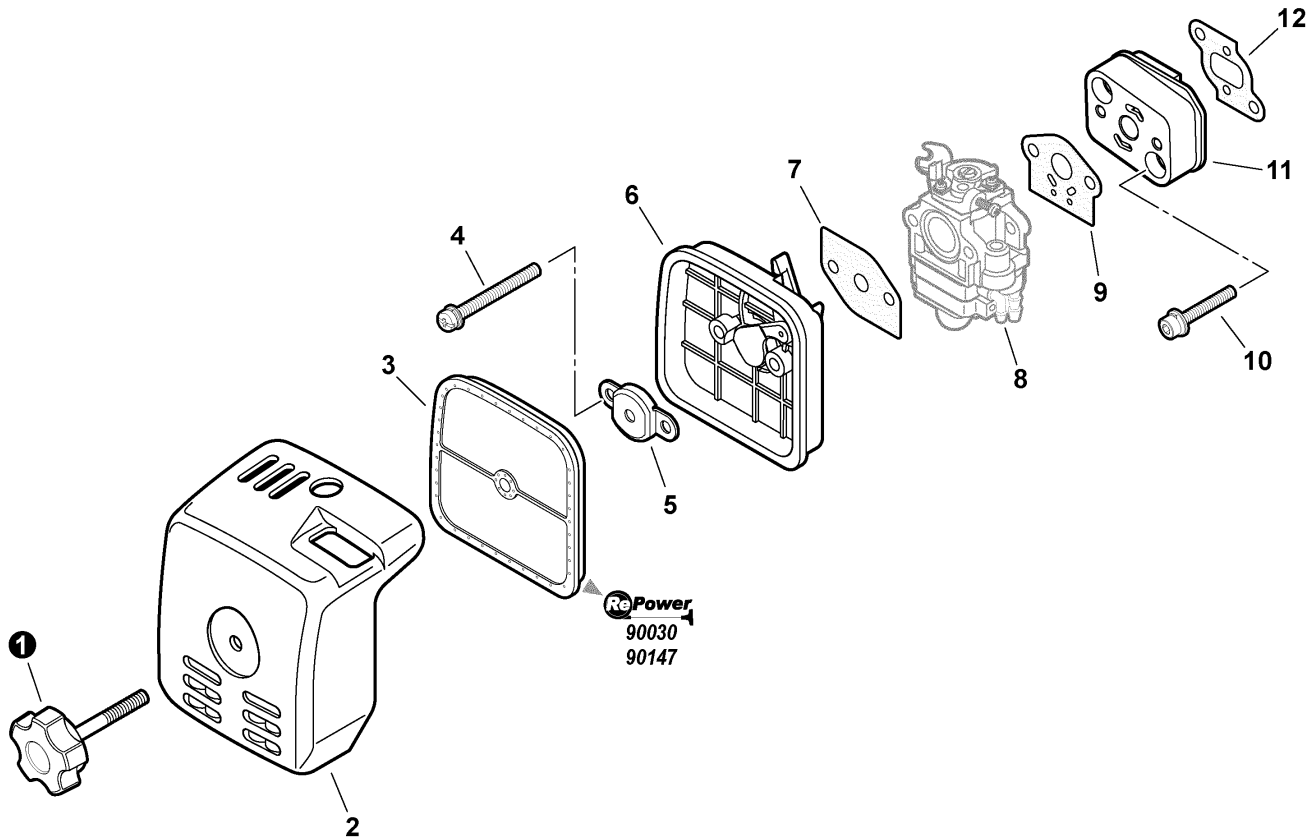

005 0033 00B

❶	13040652131	1	KNOB, FASTENER	BOUTON, FIXATION
2	13031357731	1	COVER, AIR FILTER	COUVRE-FILTRE AIR
3	13031051830	1	FILTER, AIR - HEAVY DUTY⁽¹⁾	FILTRE, AIR - ROBUSTE⁽¹⁾
4	90024205060	2	SCREW - 5X60	VIS - 5X60
5	12901157731	1	PLATE, PREVENT	PLAQUE, PRÉVENTION
6	P021001430	1	CASE, AIR FILTER	BOÎTIER, FILTRE À AIR
7	V103000040	1	GASKET, INTAKE	JOINT, ADMISSION
8	-----	1	CARBURETOR⁽²⁾	CARBURATEUR⁽²⁾
9	13001013410	1	GASKET, INTAKE	JOINT, ADMISSION
10	90016205025	2	SCREW - 5X25	VIS - 5X25
11	13001756431	1	INSULATOR, INTAKE	ISOLATEUR, ADMISSION
12	13001055930	1	GASKET, INTAKE	JOINT, ADMISSION
13	90030		RePower FILTER KIT	KIT FILTRATION
14	90147		RePower TUNE-UP KIT	KIT MISE AU POINT

(FOOTNOTE) 1 - Included In RePower KIT
2 - See Carburetor Diagram For Details

(APOSTILLE) 1 - Inclus dans le KIT de RePower
2 - Voir le diagramme de carburateur pour des détails