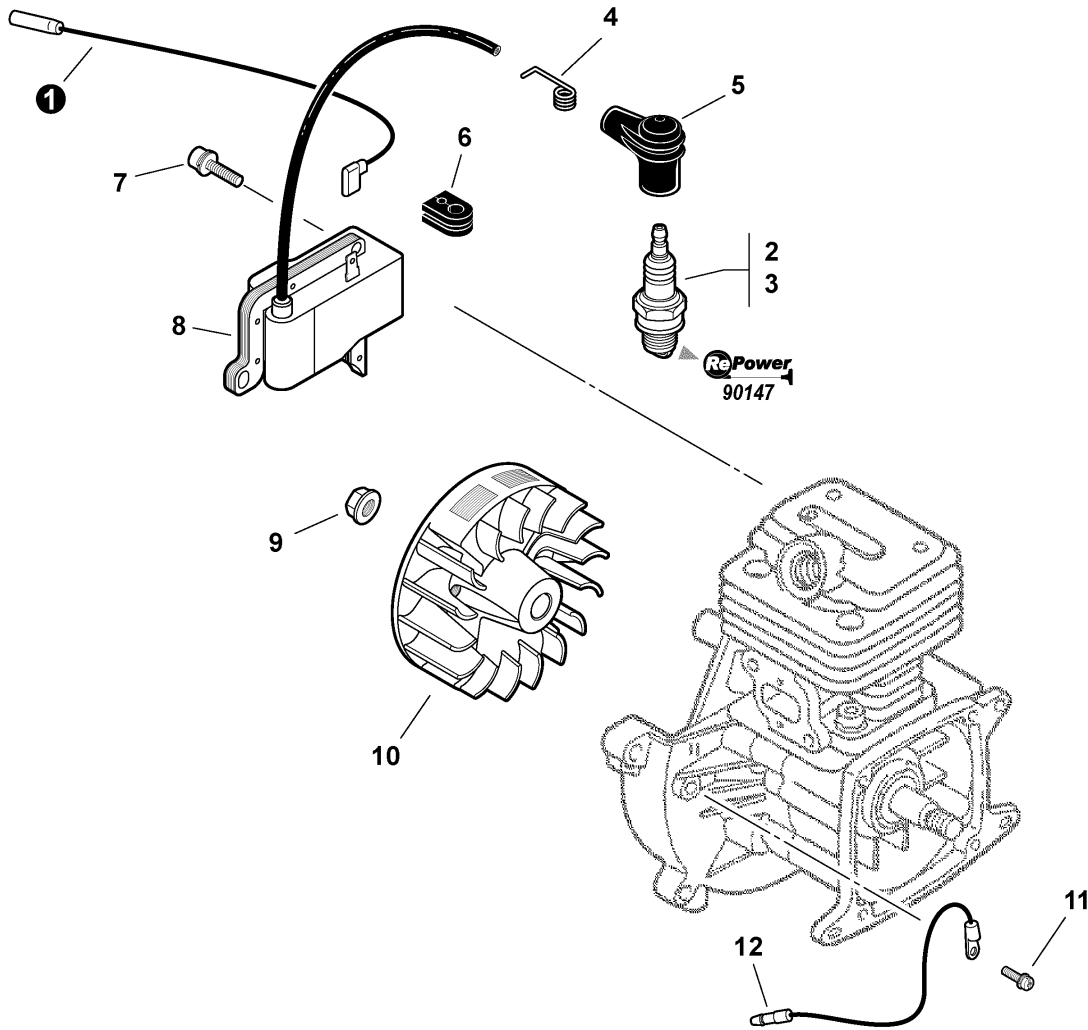

007 0014 000

1	16201056430	1	LEAD - IGNITION	FIL - ALLUMAGE
2	99944500071	1	SPARK PLUG -- BPM-7Y	BOUGIE D'ALLUMAGE -- BPM-7Y
3	15901010230	1	SPARK PLUG -- BPMR-7A⁽¹⁾	BOUGIE D'ALLUMAGE -- BPMR-7A⁽¹⁾
4	15901103432	1	TERMINAL, SPARK PLUG CAP	BORNE, CAPUCHON BOUGIE ALLUMAGE
5	15901203433	1	CAP, SPARK PLUG	CAPUCHON, BOUGIE
6	15611240630	1	GROMMET	OEILLET
7	90016205016	2	SCREW - 5X16	VIS - 5X16
8	A411000010	1	COIL, IGNITION	BOBINE, ALLUMAGE
9	90051500008	1	NUT - 8 -- FLANGE	ÉCROU - 8 BRIDE
10	A409000020	1	FLYWHEEL	VOLANT
11	90024205010	1	SCREW - 5X10	VIS - 5X10
12	16201452930	1	LEAD - GROUND	FIL - TERRE
13	90147		RePower TUNE-UP KIT	KIT MISE AU POINT

(FOOTNOTE) 1 - CANADA MODELS

(APOSTILLE) 1 - MODÈLES DU CANADA