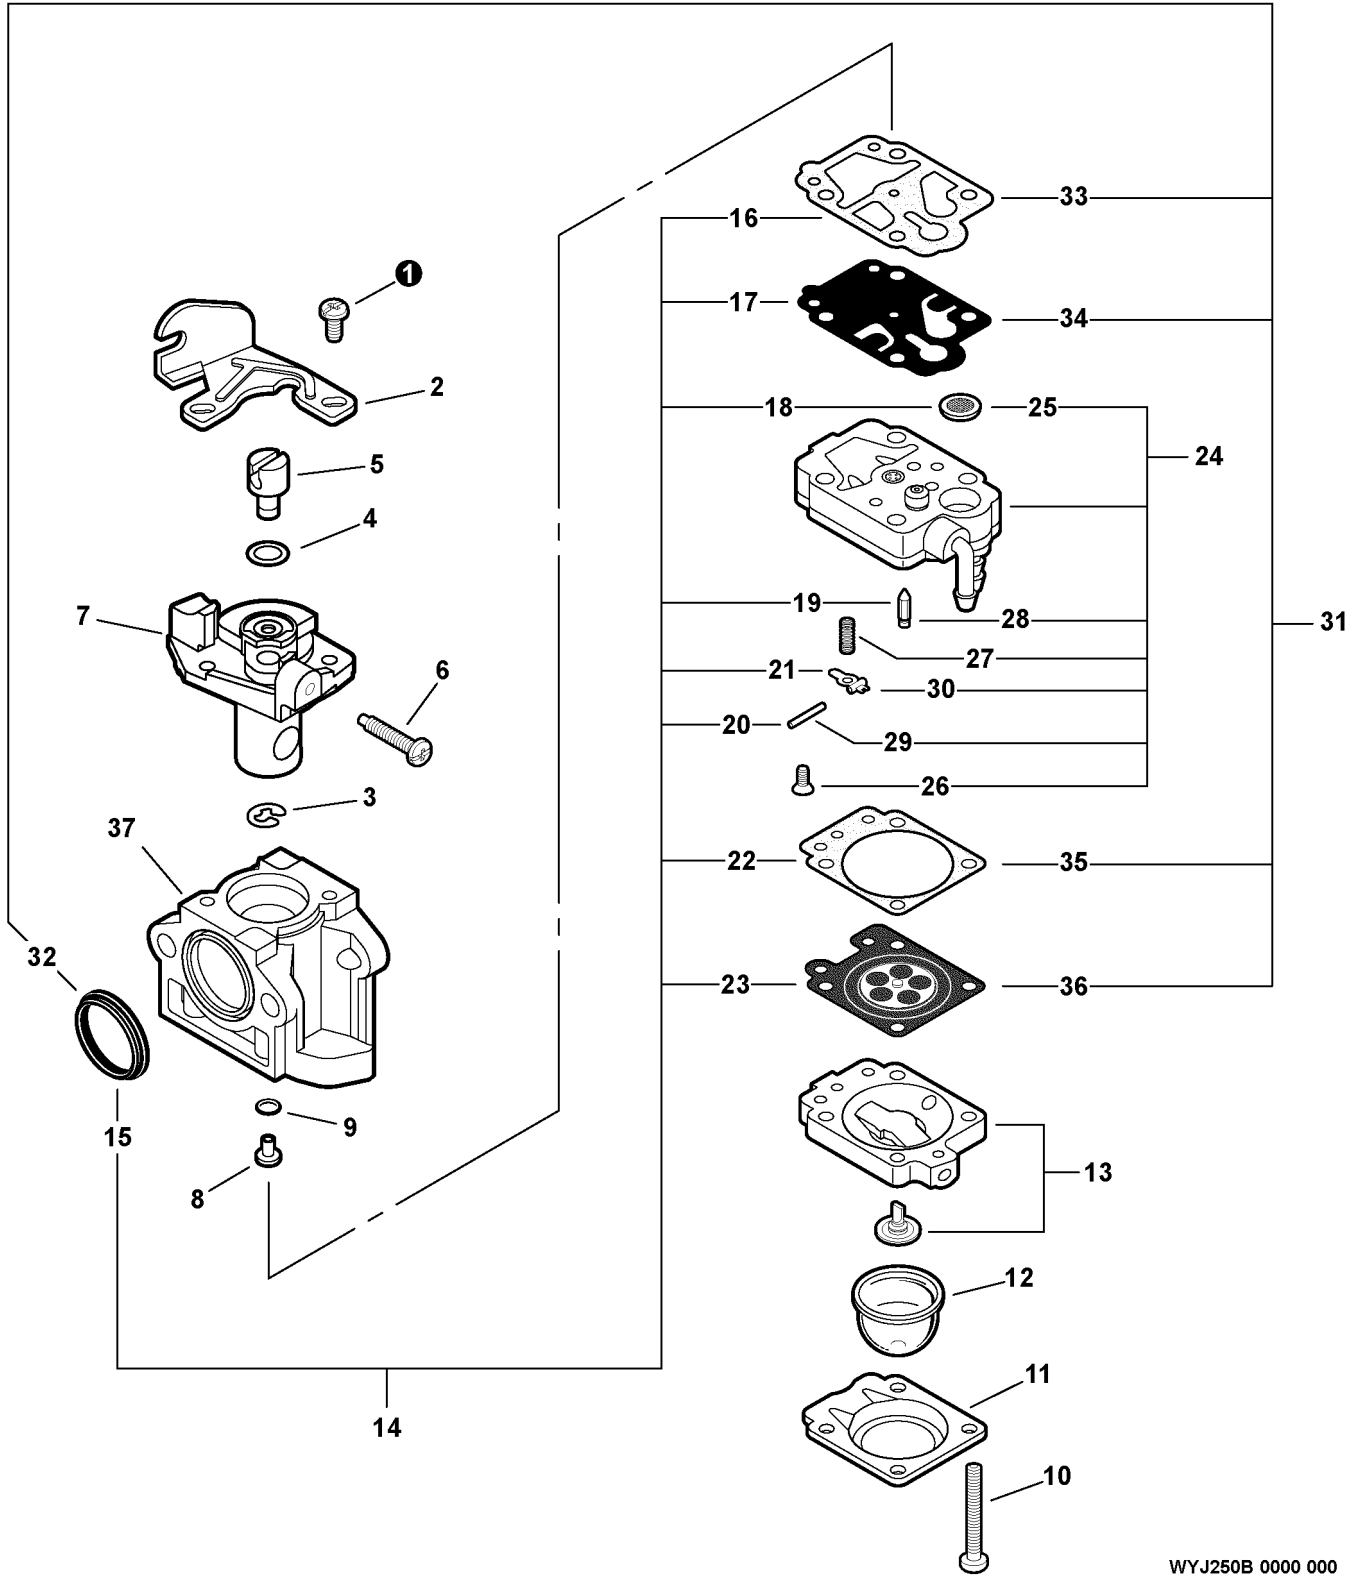

WYJ250B 0000 000

	A021000052	1	CARBURETOR -- WYJ-250B	CARBURATEUR -- WYJ-250B
①	12311440630	2	SCREW	VIS
2	P003000180	1	BRACKET, CABLE	SUPPORT, CÂBLE
3	12317307930	1	RING, RETAINING	BAGUE, RETENUE
4	12314954230	1	WASHER	RONDELLE
5	12317245130	1	SWIVEL	PIVOT
6	12313440030	1	SCREW, IDLE ADJUST	VIS, RÉGLAGE RALENTI
7	-----	1	THROTTLE VALVE ASY⁽¹⁾	ASS. PAPILLON⁽¹⁾
8	P003000260	1	JET	GICLEUR
9	12318305960	1	O-RING	JOINT TORIQUE
10	12311005560	4	SCREW, PUMP COVER	VIS, COUVRE-POMPE
11	12314205560	1	RETAINER, PURGE BULB	ATTACHE, POIRE, PURGE
12	12318140630	1	BULB, PURGE	POIRE, PURGE
13	12318005560	1	PURGE BASE ASSY	PURGE BASE ASSY
14	P003000190	1	REPAIR KIT	KIT DE RÉPARATION
15	-----	1	RING, PACKING	ANNEAU, JOINT
16	-----	1	GASKET, PUMP	JOINT, POMPE
17	-----	1	DIAPHRAGM, PUMP	MEMBRANE, POMPE
18	-----	1	STRAINER	TAMIS
19	-----	1	VALVE, INLET NEEDLE	SOUPAPE, POINTEAU D'ADMISSION
20	-----	1	PIN, METERING LEVER	GOUPILLE, LEVIER DE DOSAGE
21	-----	1	LEVER, METERING	LEVIER, DOSAGE
22	-----	1	GASKET, DIAPHRAGM	JOINT, MEMBRANE
23	-----	1	DIAPHRAGM, METERING	MEMBRANE, DOSAGE
24	12317905560	1	PUMP BODY ASSY	PUMP BODY ASSY
25	-----	1	STRAINER	TAMIS
26	12313905560	1	SCREW, METERING LEVER PIN	VIS, GOUPILLE RETENUE
27	12312205560	1	SPRING, METERING LEVER	RESSORT, LEVIER DE DOSAGE
28	-----	1	VALVE, INLET NEEDLE	SOUPAPE, POINTEAU D'ADMISSION
29	-----	1	PIN, METERING LEVER	GOUPILLE, LEVIER DE DOSAGE
30	-----	1	LEVER, METERING	LEVIER, DOSAGE
31	P003000200	1	DIAPHRAGM/GASKET KIT	KIT DE MEMBRANE/JOINT
32	-----	1	RING, PACKING	ANNEAU, JOINT
33	-----	1	GASKET, PUMP	JOINT, POMPE
34	-----	1	DIAPHRAGM, PUMP	MEMBRANE, POMPE
35	-----	1	GASKET, DIAPHRAGM	JOINT, MEMBRANE
36	-----	1	DIAPHRAGM, METERING	MEMBRANE, DOSAGE
37	-----	1	BODY, CARBURETOR⁽¹⁾	CORPS, CARBURATEUR⁽¹⁾

(FOOTNOTE) 1 - NOT AVAILABLE SEPARATELY

(APOSTILLE) 1 - NON DISPONIBLE SÉPARÉMENT